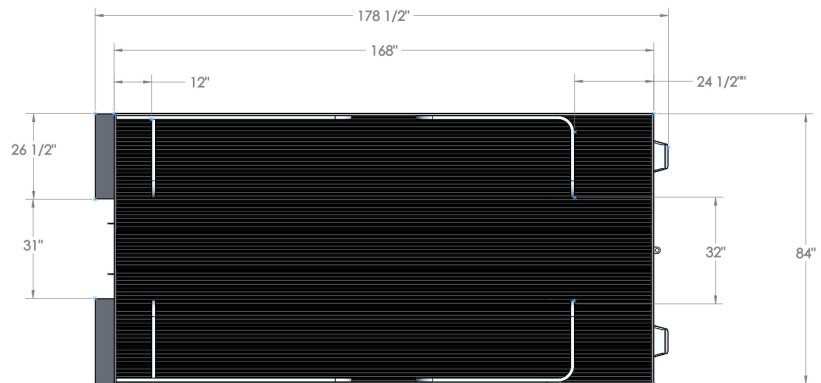

ELM CREEK, NE

PONDTINI.COM

308-856-4636

Pond-Tini™

PONTOON BOATS

14 Series

TECHNICAL SPECIFICATIONS

- BASE BOAT WIEGHS 800 LBS
- 54 1/2" OVERALL HEIGHT
- 14' 10 1/2" OVERALL LENGTH
- 26 1/2" W X 19 5/8" H PONTOONS
- .090" PONTOON THICKNESS
- 30" REAR HANDRAILS
- 24" FRONT HANDRAILS

- EXTRUDED ALUMINUM DECK
- BULLET LINER LINED FLOOR
- 7' BEAM WIDTH
- 14' DECK LENGTH
- 32" FRONT & REAR OPENINGS
- 20" SIDE OPENINGS
- 8 PERSONS OR 1440 LBS
- 2100 LBS TOTAL CAPACITY
- RATED FOR UP TO 40HP