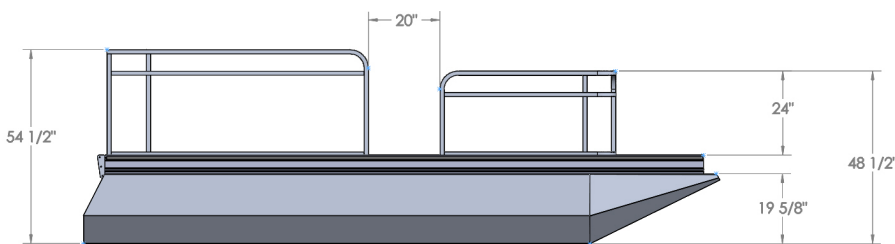

STANDARD FEATURES

- 7'x14' BULLET BED LINER LINED ALUMINUM DECK
- 4 MOORING CLEATS
- REAR TRANSOM
- 24" FRONT HANDRAILS
- 30" REAR HANDRAILS

AVAILABLE OPTIONS

- STEERING CONSOLE
- RAILING GATES
- CLADDED HANDRAILS
- BENCH + PEDESTAL SEATING
- BIMINI TOP
- NAVIGATION LIGHTS
- LIVEWELL
- POLE HOLDERS
- CENTER TABLE
- CUP HOLDERS
- SWIM LADDER
- STORAGE COVER

ELM CREEK, NE

PONDTINI.COM

308-856-4636

Pond-Tini™

PONTOON BOATS

14 Series

TECHNICAL SPECIFICATIONS

- BASE BOAT WIEGHS 800 LBS
- 54 1/2" OVERALL HEIGHT
- 14' 10 1/2" OVERALL LENGTH
- 26 1/2" W X 19 5/8" H PONTOONS
- .090" PONTOON THICKNESS
- 30" REAR HANDRAILS
- 24" FRONT HANDRAILS

- EXTRUDED ALUMINUM DECK
- BULLET LINER LINED FLOOR
- 7' BEAM WIDTH
- 14' DECK LENGTH
- 32" FRONT & REAR OPENINGS
- 20" SIDE OPENINGS
- 8 PERSONS OR 1440 LBS
- 2100 LBS TOTAL CAPACITY
- RATED FOR UP TO 40HP